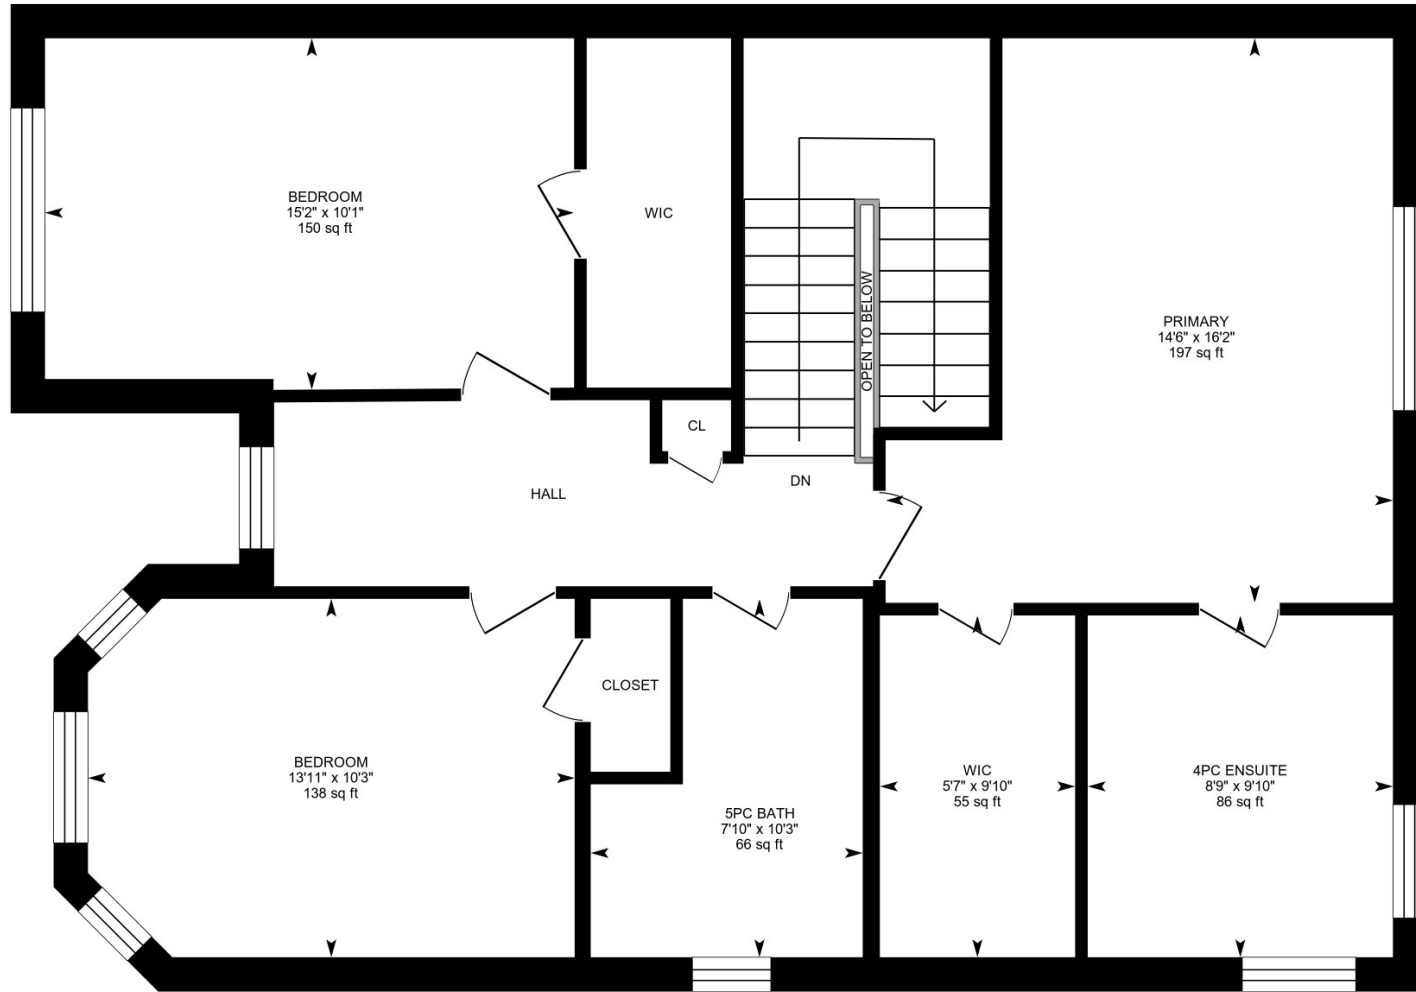

# 3228 Bruzan Crescent, Mississauga, ON

Main Floor Finished Area 885.10 sq ft

PREPARED: 2024/10/17

White regions are excluded from total floor area in iGUIDE floor plans. All room dimensions and floor areas must be considered approximate and are subject to independent verification.

# 3228 Bruzan Crescent, Mississauga, ON

2nd Floor Finished Area 1095.27 sq ft

PREPARED: 2024/10/17

# 3228 Bruzan Crescent, Mississauga, ON

**Basement (Below Grade)** Finished Area 744.39 sq ft  
Unfinished Area 101.48 sq ft

PREPARED: 2024/10/17