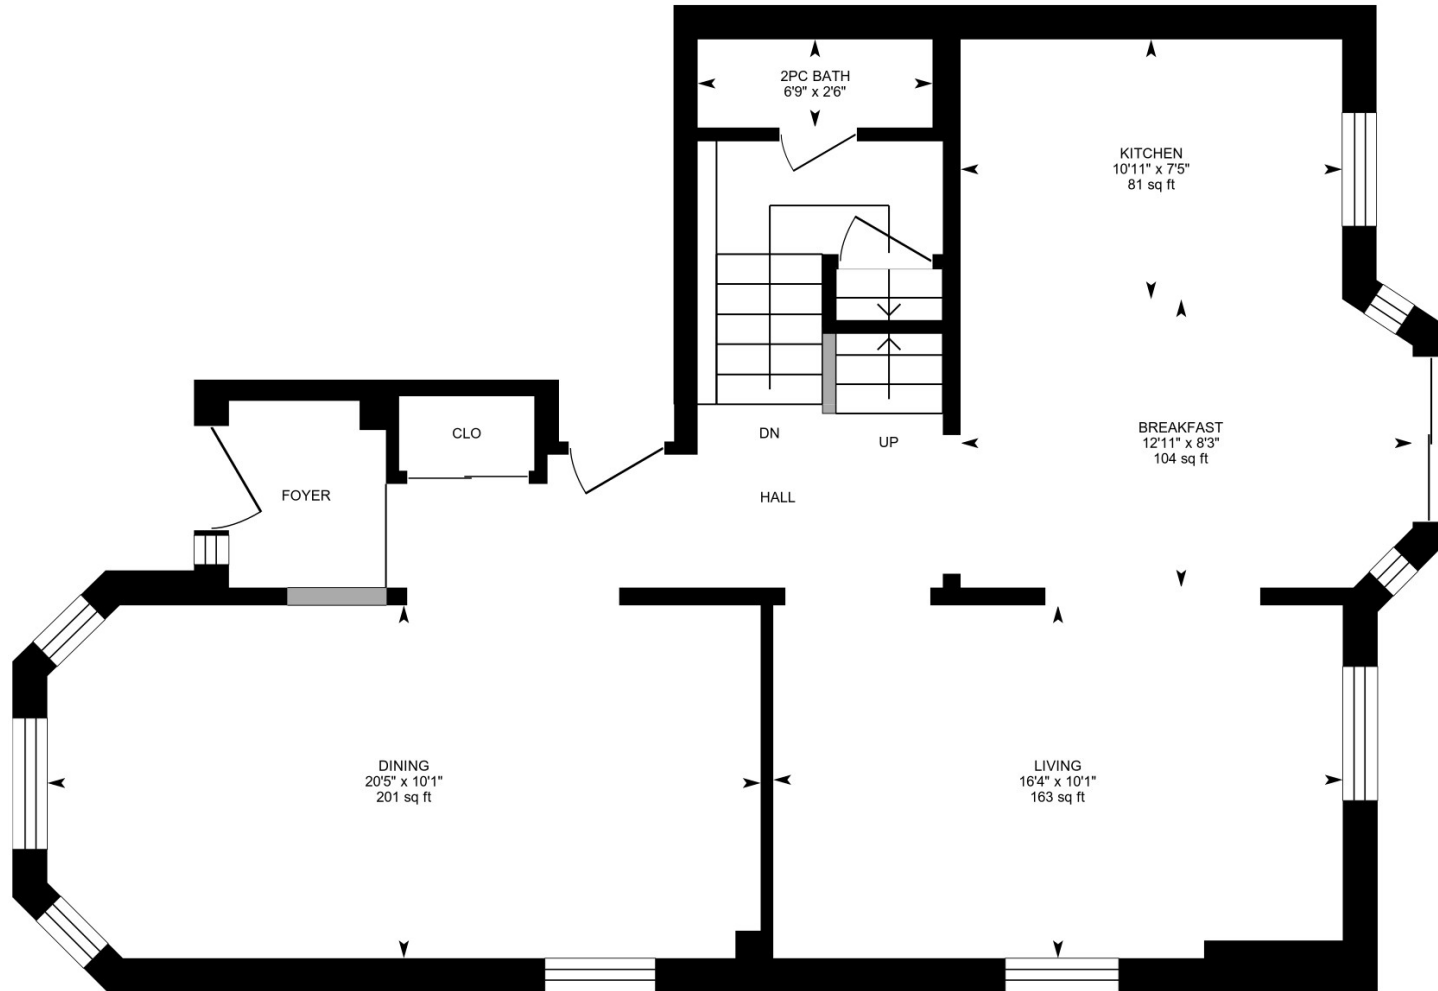

# 3228 Bruzan Crescent, Mississauga, ON

Main Floor Finished Area 885.10 sq ft

PREPARED: 2024/10/17

White regions are excluded from total floor area in iGUIDE floor plans. All room dimensions and floor areas must be considered approximate and are subject to independent verification.

# 3228 Bruzan Crescent, Mississauga, ON

2nd Floor Finished Area 1095.27 sq ft

PREPARED: 2024/10/17

# 3228 Bruzan Crescent, Mississauga, ON

**Basement (Below Grade)** Finished Area 744.39 sq ft  
Unfinished Area 101.48 sq ft

PREPARED: 2024/10/17