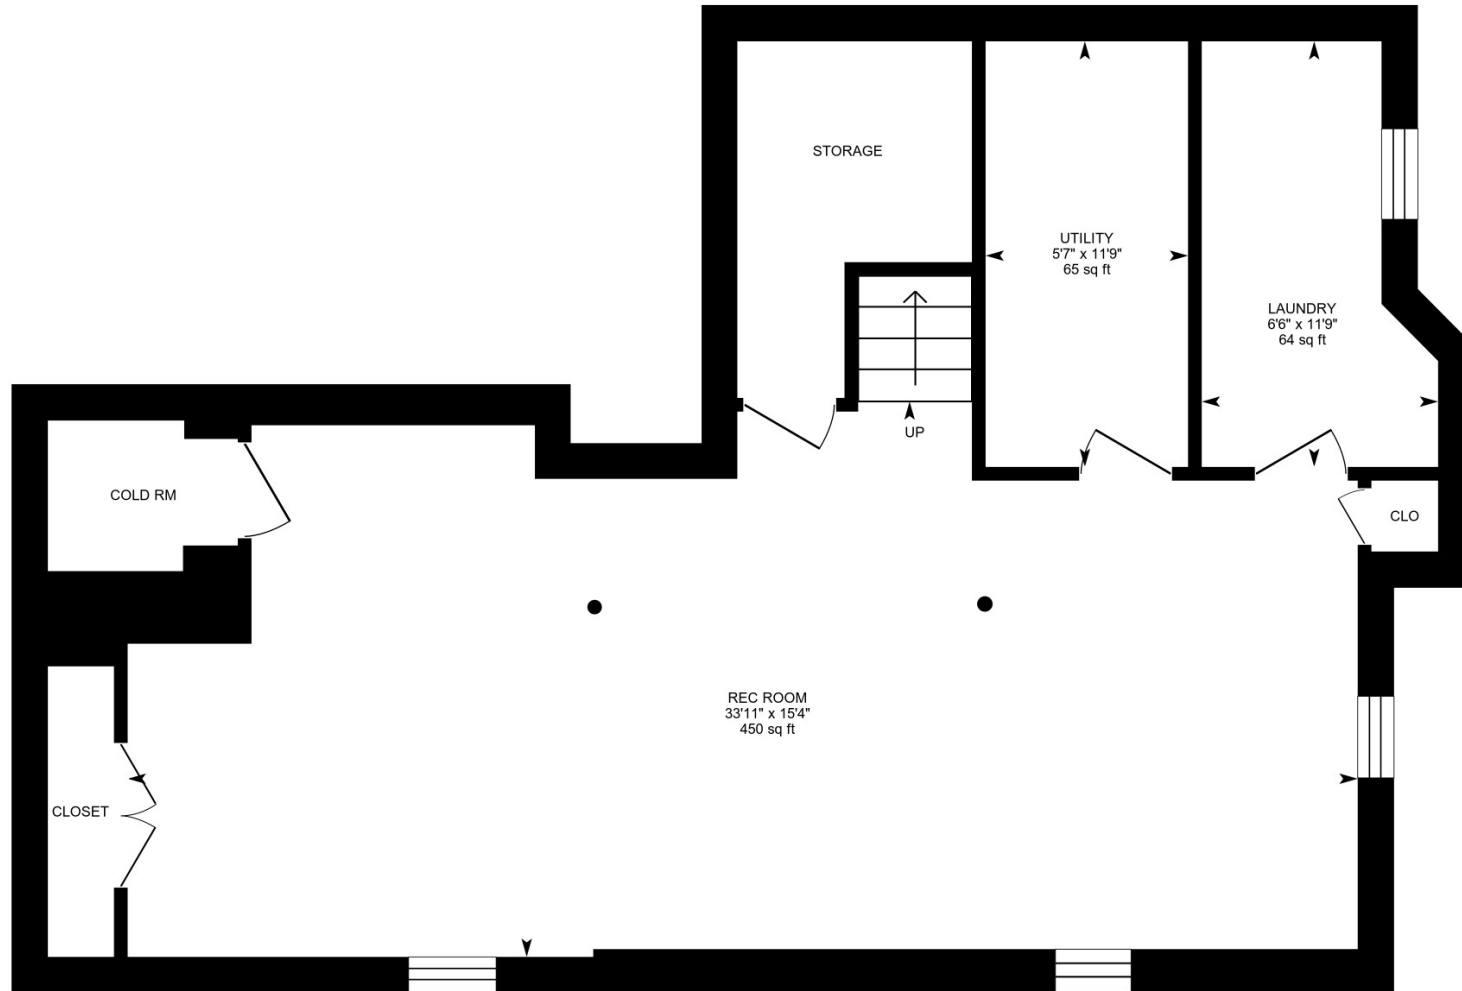

# 3228 Bruzan Crescent, Mississauga, ON

Main Floor Finished Area 885.10 sq ft

PREPARED: 2024/10/17

White regions are excluded from total floor area in iGUIDE floor plans. All room dimensions and floor areas must be considered approximate and are subject to independent verification.

# 3228 Bruzan Crescent, Mississauga, ON

2nd Floor Finished Area 1095.27 sq ft

PREPARED: 2024/10/17

# 3228 Bruzan Crescent, Mississauga, ON

**Basement (Below Grade)** Finished Area 744.39 sq ft  
Unfinished Area 101.48 sq ft

PREPARED: 2024/10/17